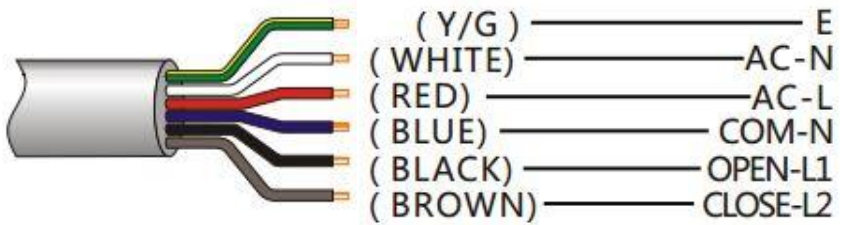

S168-6Y Motor

Rated Voltage	Rated Frequency	Rated Torque	Rated Speed	Rated Power	Protection Index	Isulation Level	Running Time
AC100-240V	50HZ-60HZ	1.2N.m	90r/min	50W	IP41	E	S2-10min

Note: Power Cable 3 wires (Live, Neutral, Ground) go to the same slots on the wall control as the Motor 3 wires for power.
 i.e. Live = Red Neutral = White Ground = Y/G