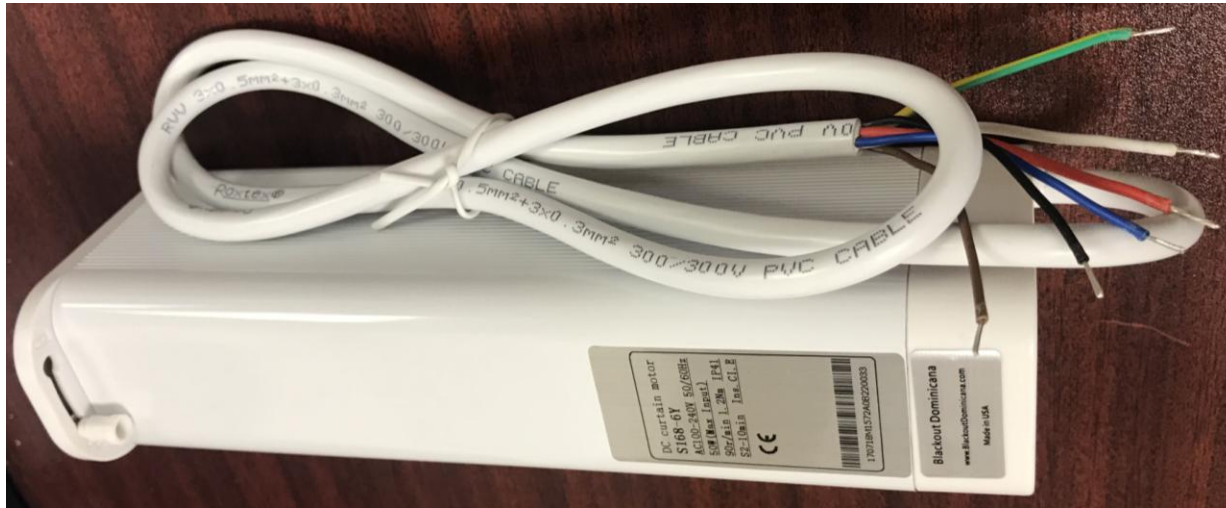

S168-6Y Motor

Rated Voltage	Rated Frequency	Rated Torque	Rated Speed	Rated Power	Protection Index	Isulation Level	Running Time
AC100-240V	50HZ-60HZ	1.2N.m	90r/min	50W	IP41	E	S2-10min

Note: Power Cable 3 wires (Live, Neutral, Ground) go to the same slots on the wall control as the Motor 3 wires for power.
 i.e. Live = Red Neutral = White Ground = Y/G