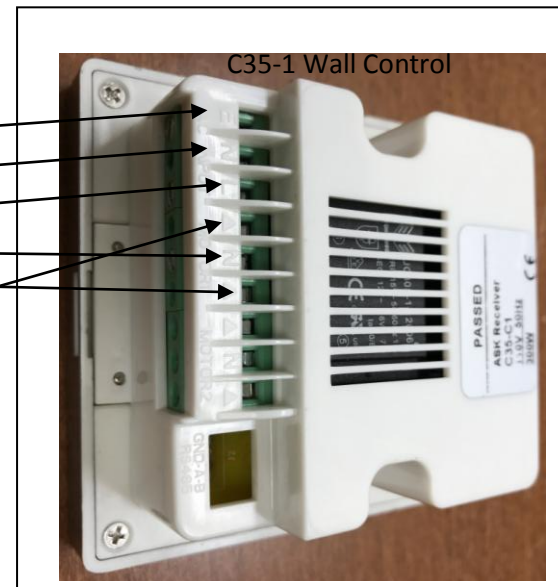

S168-6Y Motor

Rated Voltage	Rated Frequency	Rated Torque	Rated Speed	Rated Power	Protection Index	Isulation Level	Running Time
AC100-240V	50HZ-60HZ	1.2N.m	90r/min	50W	IP41	E	S2-10min

Note: Power Cable 3 wires (Live, Neutral, Ground) go to the same slots on the wall control as the Motor 3 wires for power.
 i.e. Live = Red Neutral = White Ground = Y/G