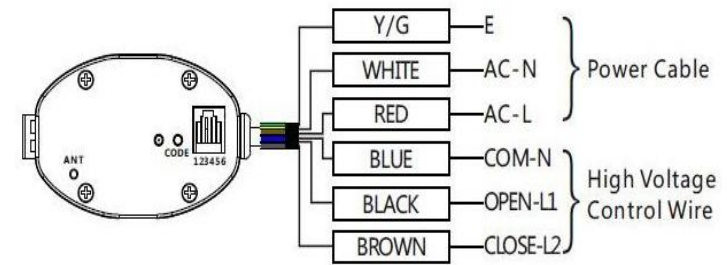

S168-6Y Motor

Rated Voltage	Rated Frequency	Rated Torque	Rated Speed	Rated Power	Protection Index	Isulation Level	Running Time
AC100-240V	50HZ-60HZ	1.2N.m	90r/min	50W	IP41	E	S2-10min

Note: Power Cable 3 wires (Live, Neutral, Ground) go to the same slots on the wall control as the Motor 3 wires for power.
 i.e. Live = Red Neutral = White Ground = Y/G